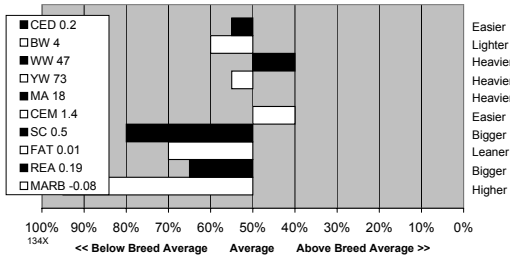

POLLED HEREFORD BRED HEIFERS

46 Bar JZ Firestorm 134X

Bred on 12/15/2011 to R Independence 4430, a Revolution 4R son.

134X 3/16/2010 P43088222
 Bar JZ Kirby 638L
Bar JZ Crossfire 593S
 Bar JZ Impressive 299E{DOD}
 Gerber Lombardi 014L
Bar JZ Lollipop 283S
 Bar JZ Milestone 902J