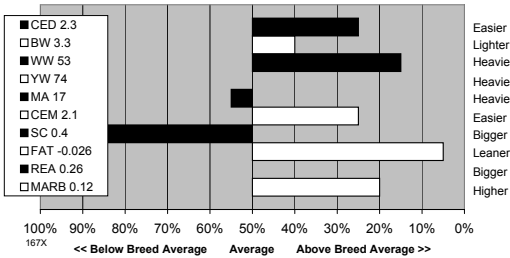

- BW 64. •WW 462.
- YW 775.
- Both eyes fully pigmented.

50 Bar JZ Danielle 097X

Bred on 12/15/2011 to R Independence 4430, a Revolution 4R son. Estimated EPDs.

200X 3/11/2010 P43088228
 CS Boomer 29F
THM Durango 4037
 THM 7085 Victra 9036
 Elm-Lodge Jurassic 13J
Bar JZ Emmy Lou 239S ET{DOD}
 Bar JZ Margo 172L

- BW 72. •WW 484.
- YW 802.
- Both eyes fully pigmented.

48 Bar JZ Danielle 167X

Bred AI on 12/6/2011 to MSU TCF Revolution 4R.

167X 3/21/2010 P43088208
 CS Boomer 29F
THM Durango 4037
 THM 7085 Victra 9036
 CT Banker 172N
Bar JZ Banker Babe 426S
 Bar JZ 326C Ellie 133L