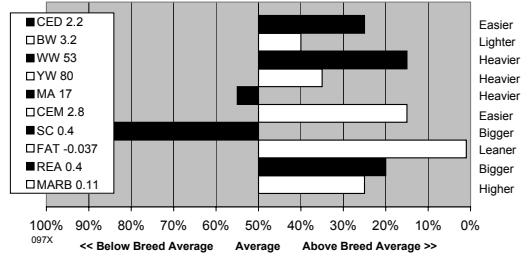

- BW 89. •WW 539.
- YW 820.
- Both eyes fully pigmented.

47 Bar JZ Love Letter 137X

Bred on 01/07/2012 to R Independence 4430, a Revolution 4R son.

137X 3/16/2010 P43088140
 NS Keno 005
Elm-Lodge Next Big Thing 3N
 Elm-Lodge Love Letter 15L
 Feltons Legend 242
Bar JZ Liza Jane 727P
 Bar JZ Sunny 440M

- BW 64. •WW 462.
- YW 775.
- Both eyes fully pigmented.

50 Bar JZ Danielle 097X

Bred on 12/15/2011 to R Independence 4430, a Revolution 4R son. Estimated EPDs.

200X 3/11/2010 P43088228
 CS Boomer 29F
THM Durango 4037
 THM 7085 Victra 9036
 Elm-Lodge Jurassic 13J
Bar JZ Emmy Lou 239S ET{DOD}
 Bar JZ Margo 172L