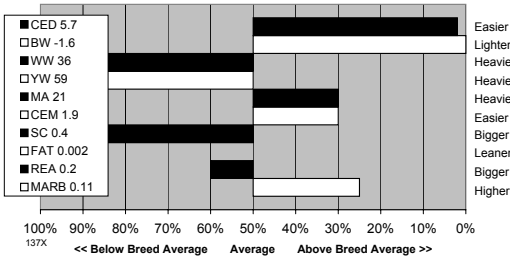

47 Bar JZ Love Letter 137X

Bred on 01/07/2012 to R Independence 4430, a Revolution 4R son.

137X 3/16/2010 P43088140
NS Keno 005
Elm-Lodge Next Big Thing 3N
Elm-Lodge Love Letter 15L
Feltons Legend 242
Bar JZ Liza Jane 727P
Bar JZ Sunny 440M