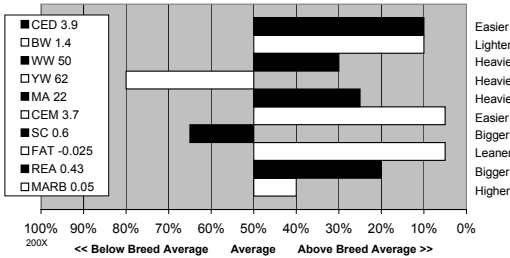

- BW 72. •WW 484.
- YW 802.
- Both eyes fully pigmented.

48 Bar JZ Danielle 167X

Bred AI on 12/6/2011 to MSU TCF Revolution 4R.

167X 3/21/2010 P43088208
 CS Boomer 29F
THM Durango 4037
 THM 7085 Victra 9036
 CT Banker 172N
Bar JZ Banker Babe 426S
 Bar JZ 326C Ellie 133L

- BW 87. •WW 542.
- YW 785.
- Both eyes fully pigmented.

49 Bar JZ Timekeeper 200X

Bred AI on 11/18/2011 to TH 122 711 Victor 719T.

200X 3/26/2010 P43088117
 THM Durango 4037
CRR About Time 743
 CRR D03 Cassie 206
 Bar JZ Tradition 434V
Bar JZ 434 Lady 932P
 Bar JZ Sunny 315M